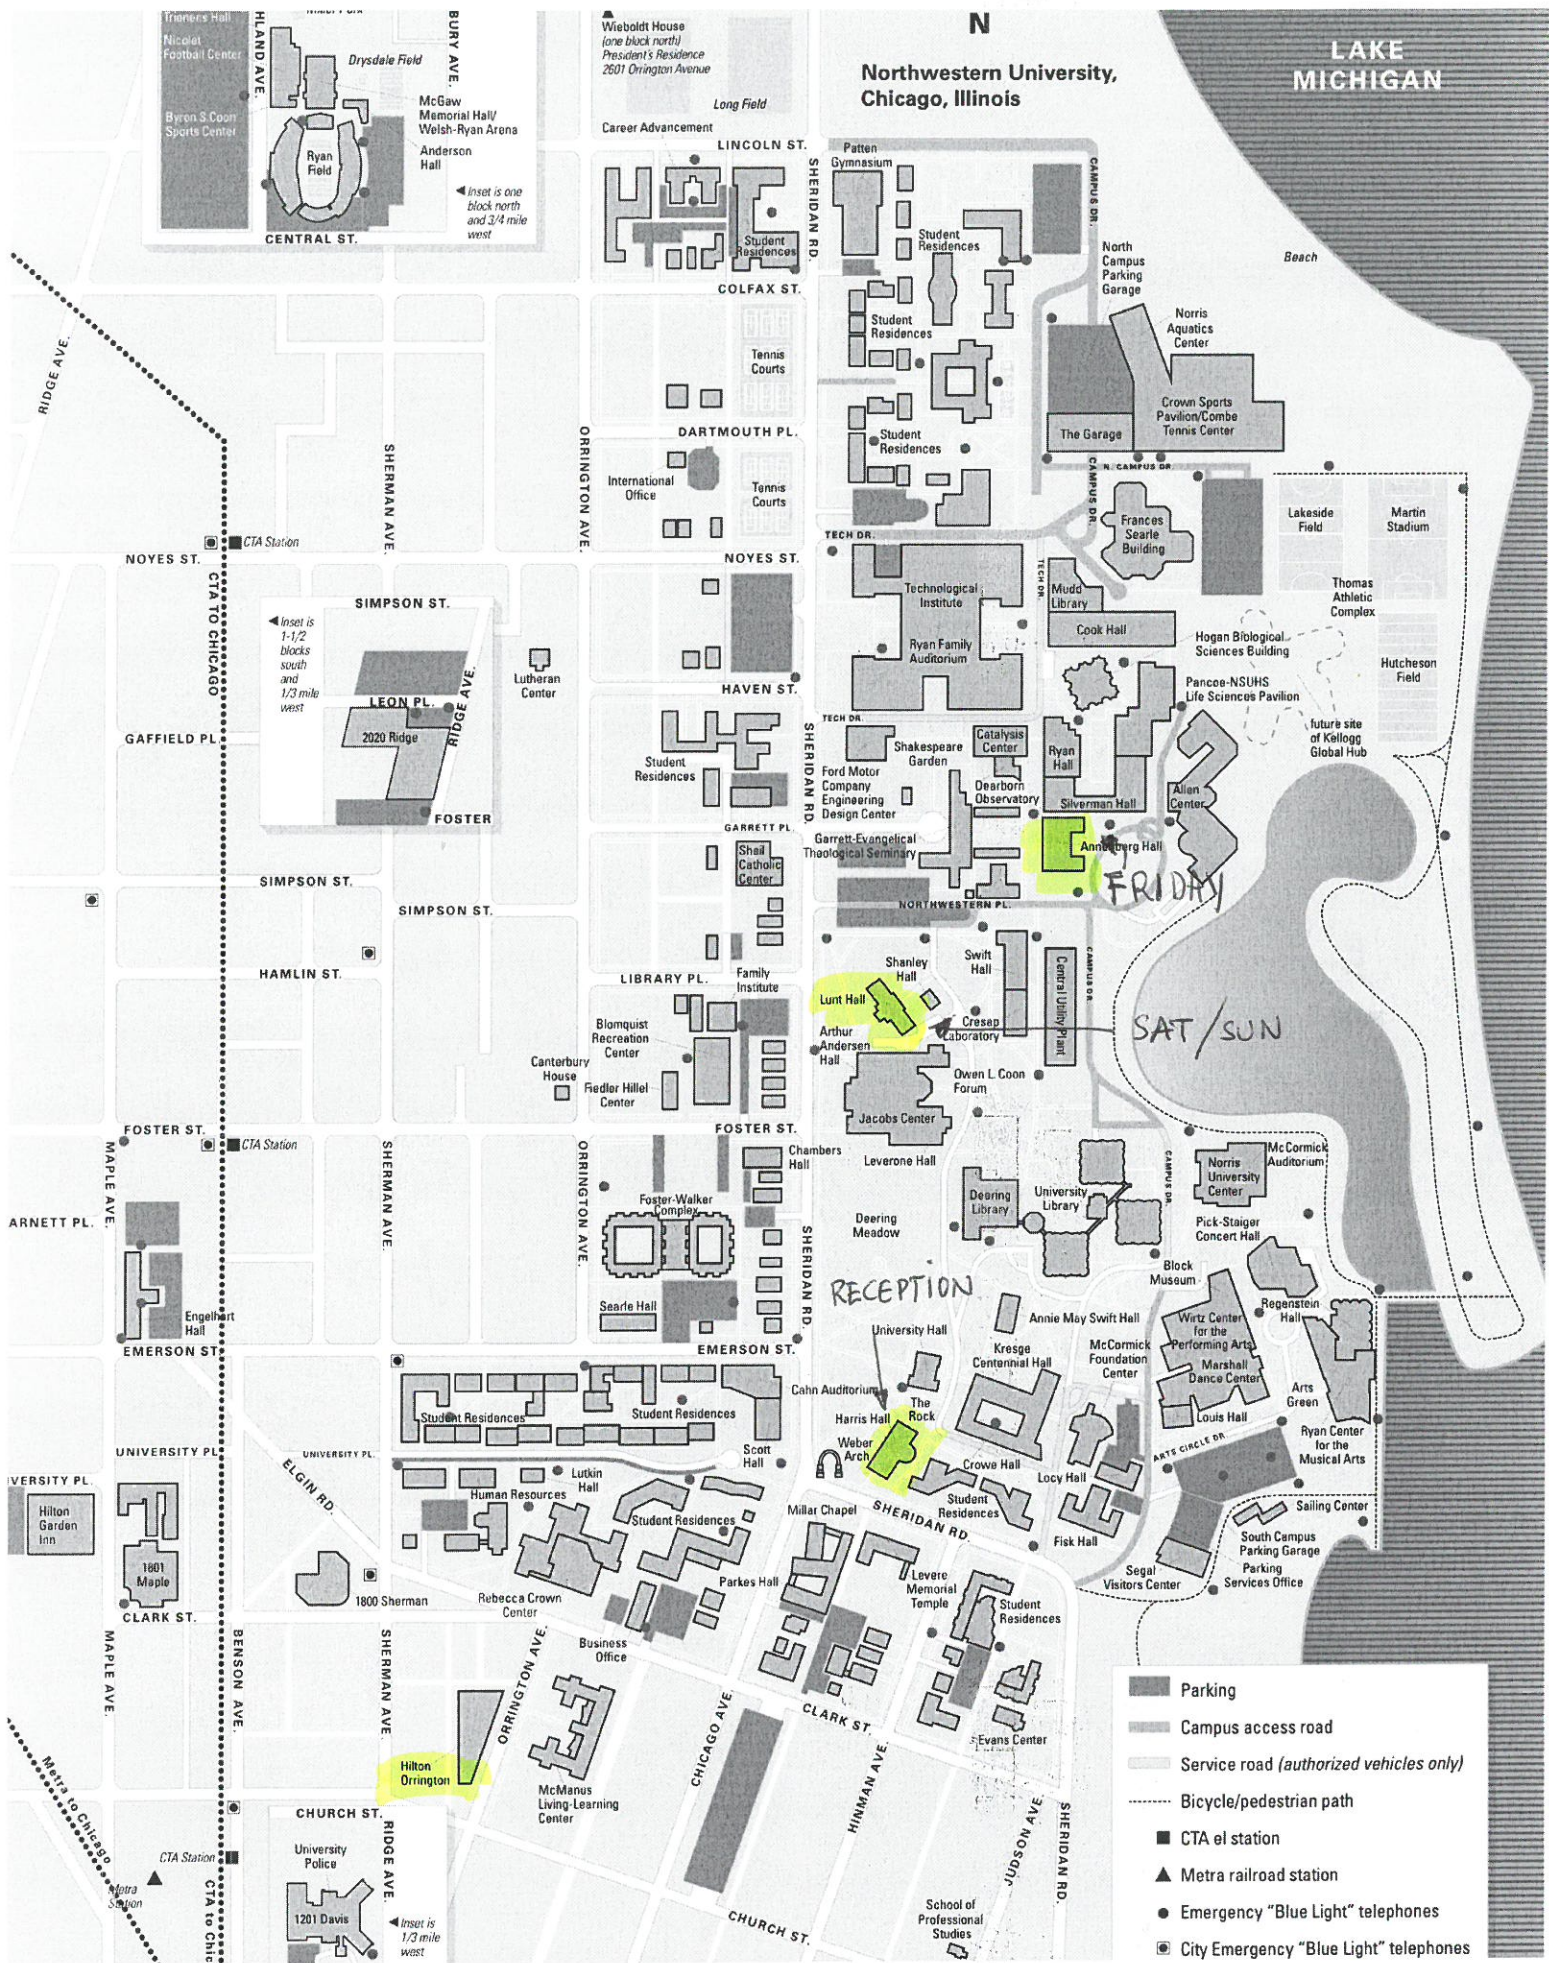

Northwestern University, Chicago, Illinois

LAKE MICHIGAN

- Parking
- Campus access road
- Service road (authorized vehicles only)
- Bicycle/pedestrian path
- CTA el station
- Metra railroad station
- Emergency "Blue Light" telephones
- City Emergency "Blue Light" telephones